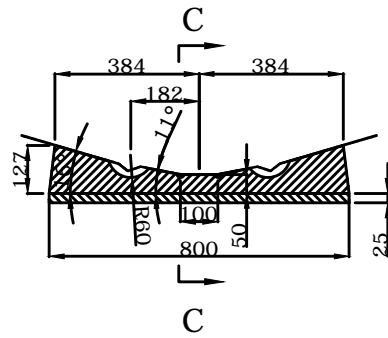

LONGITUDINAL PROFILE

TRANSVERSAL SECTION "A"

TRANSVERSAL SECTION "B"

TRANSVERSAL SECTION "C"

	UL240 CHOCK		DWN: TYJ
			APPROVED: LXL
info@highfieldboats.com	DWG:	SCALE:	DATE: 2019-09-17

(C) Copyright reserved. No unauthorized use allowed.  
All intellect - ideas - concepts remain the property of Highfield Boats