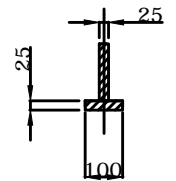

LONGITUDINAL PROFILE

TRANSVERSAL SECTION "A"

TRANSVERSAL SECTION "B"

TRANSVERSAL SECTION "C"

	UL240 CHOCK		DWN: TYJ
			APPROVED: LXL
info@highfieldboats.com	DWG:	SCALE:	DATE: 2019-09-17

(C) Copyright reserved. No unauthorized use allowed.  
All intellect - ideas - concepts remain the property of Highfield Boats