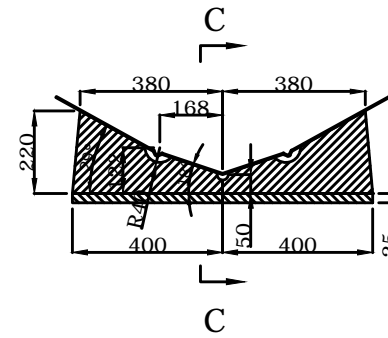

LONGITUDINAL PROFILE

TRANSVERSAL SECTION "A"

TRANSVERSAL SECTION "B"

TRANSVERSAL SECTION "C"

	UL240 CHOCK		DWN: TYJ
			APPROVED: LXL
info@highfieldboats.com	DWG:	SCALE:	DATE: 2019-09-17

(C) Copyright reserved. No unauthorized use allowed.  
All intellect - ideas - concepts remain the property of Highfield Boats