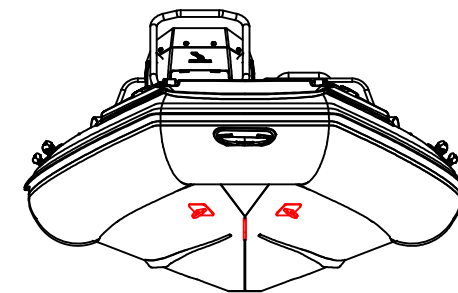

SPORT 460

SPECIFICATIONS

SPECIFICATIONS AND MAXIMUM CAPACITIES (Subject to change without notice. Tolerances: dimensions ±2.5%, weights ±5%)

MODEL	ISO 6185 PART	ISO 6185	Occupants		#	Weight		Shaft	Outboard Engine		Sundeck		Tow post		Rollbar		Fuel Tank Capacity		Wet Weight (Approximate) 30HP (22.38KW) +Fuel		AIR CHAMBERS	Pressure					
			KG	LB		KG	LB		KG	LB	KG	LB	KG	LB	KG	LB	KG	LB	KG	LB		PSI	BAR				
SPORT 460	3	C	912	2011	9	675	1488	L	67.14	90	207.6	458	332	732	14.5	32	6.5	14.3	17.5	38.6	55	14.5	581	1281	5	3.63	0.25

Boat weight includes: console