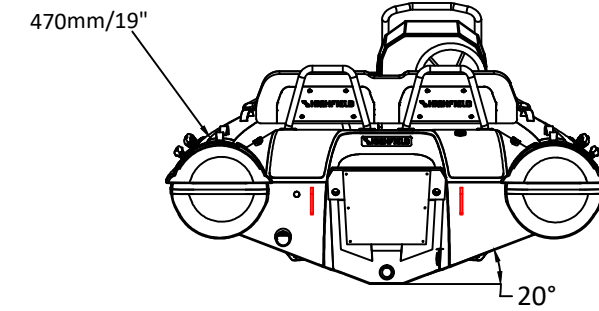

SPORT 460

SPECIFICATIONS

SPECIFICATIONS AND MAXIMUM CAPACITIES (Subject to change without notice. Tolerances: dimensions ±2.5%, weights ±5%)

MODEL	ISO 6185 PART	ISO 6185	Occupants		#	Weight		Shaft	Outboard Engine		Sundeck		Tow post		Rollbar		Fuel Tank Capacity		Wet Weight (Approximate) 30HP (22.38KW) +Fuel		AIR CHAMBERS	Pressure					
			KG	LB		KG	LB		KG	LB	KG	LB	KG	LB	KG	LB	KG	LB	KG	LB		PSI	BAR				
SPORT 460	3	C	912	2011	9	675	1488	L	67.14	90	207.6	458	332	732	14.5	32	6.5	14.3	17.5	38.6	55	14.5	581	1281	5	3.63	0.25

Boat weight includes: console