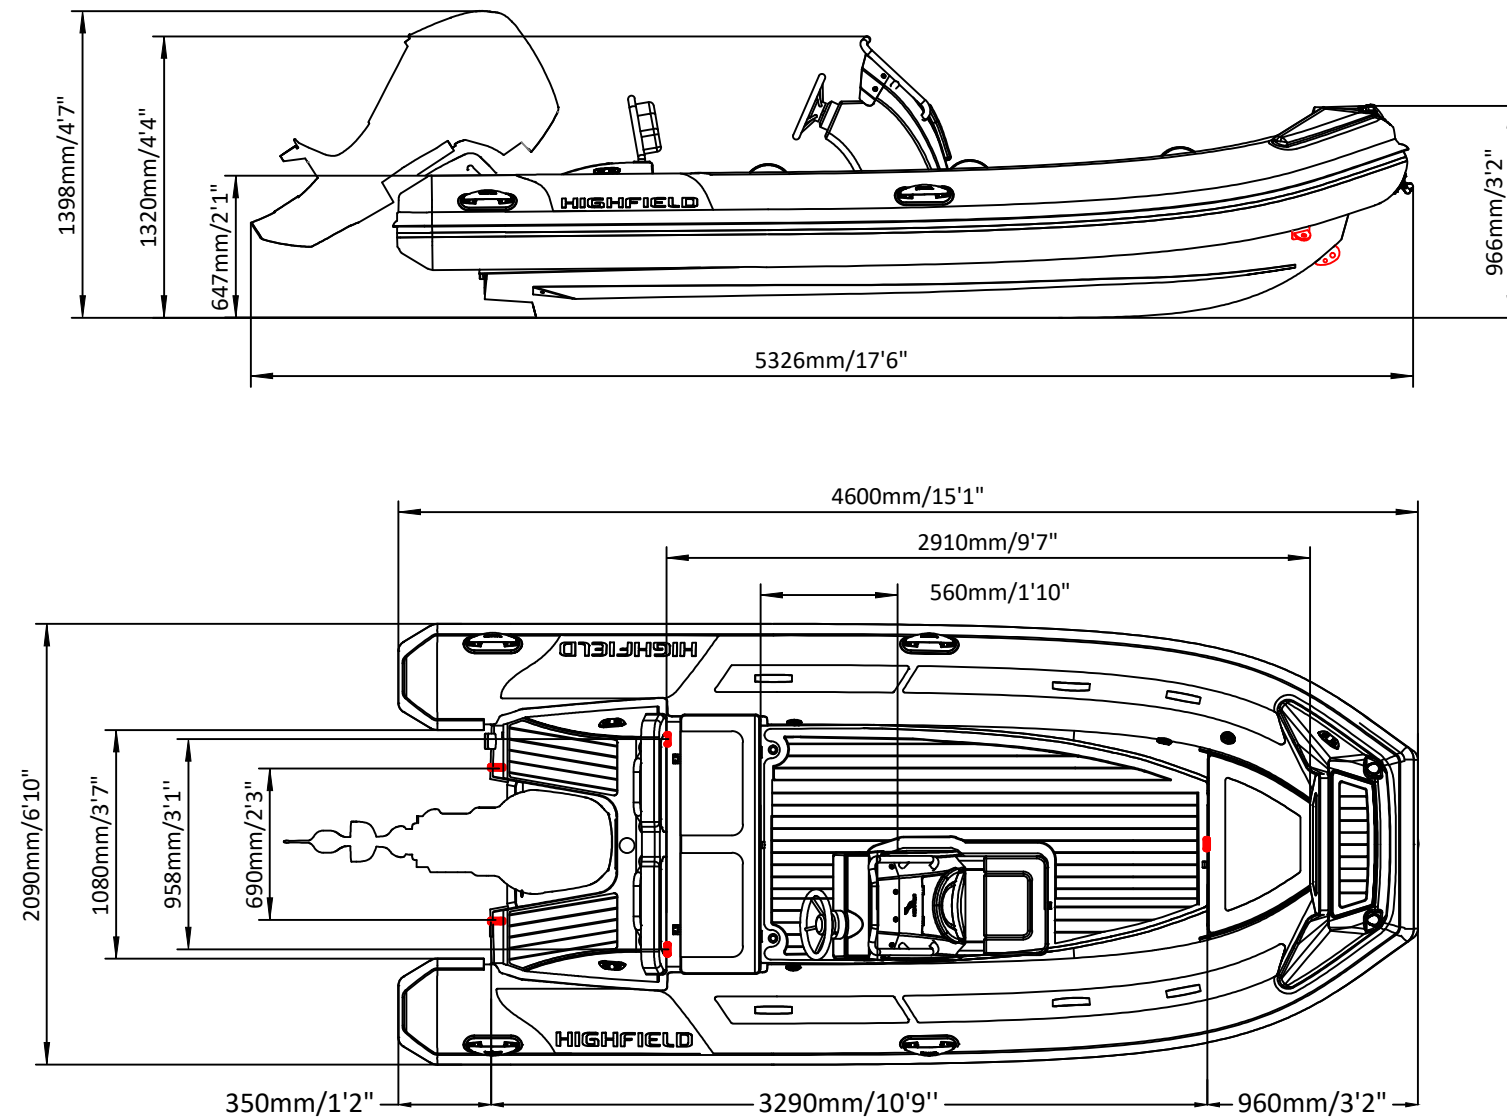

SPORT 460

SPECIFICATIONS

SPECIFICATIONS AND MAXIMUM CAPACITIES (Subject to change without notice. Tolerances: dimensions ±2.5%, weights ±5%)

MODEL	ISO 6185 PART	ISO 6185	Occupants		#	Weight		Shaft	Outboard Engine		Sundeck		Tow post		Rollbar		Fuel Tank Capacity		Wet Weight (Approximate) 30HP (22.38KW) +Fuel		AIR CHAMBERS	Pressure					
			KG	LB		KG	LB		KG	LB	KG	LB	KG	LB	KG	LB	KG	LB	KG	LB		PSI	BAR				
SPORT 460	3	C	912	2011	9	675	1488	L	67.14	90	207.6	458	332	732	14.5	32	6.5	14.3	17.5	38.6	55	14.5	581	1281	5	3.63	0.25

Boat weight includes: console