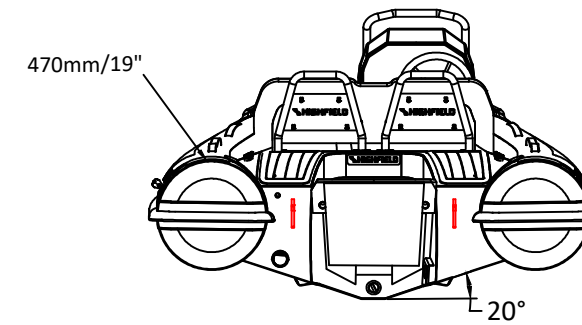

SPORT 420

SPECIFICATIONS

SPECIFICATIONS AND MAXIMUM CAPACITIES (Subject to change without notice. Tolerances: dimensions ±2.5%, weights ±5%)

MODEL	ISO 6185 PART	ISO 6185	Occupants		#	Weight		Shaft	Outboard Engine		Sundeck		Tow post		Rollbar		Fuel Tank Capacity		Wet Weight (Approximate) 30HP (22.38KW) +Fuel		AIR CHAMBERS	Pressure					
			KG	LB		KG	LB		KG	LB	KG	LB	KG	LB	KG	LB	L	GAL	KG	LB		PSI	BAR				
SPORT 420	3	C	791	1744	8	600	1323	L	52.22	70	188.5	416	309	681	9	19.8	6.5	14.3	17.5	38.6	55	14.5	539	1188	4	3.63	0.25

Boat weight includes: console