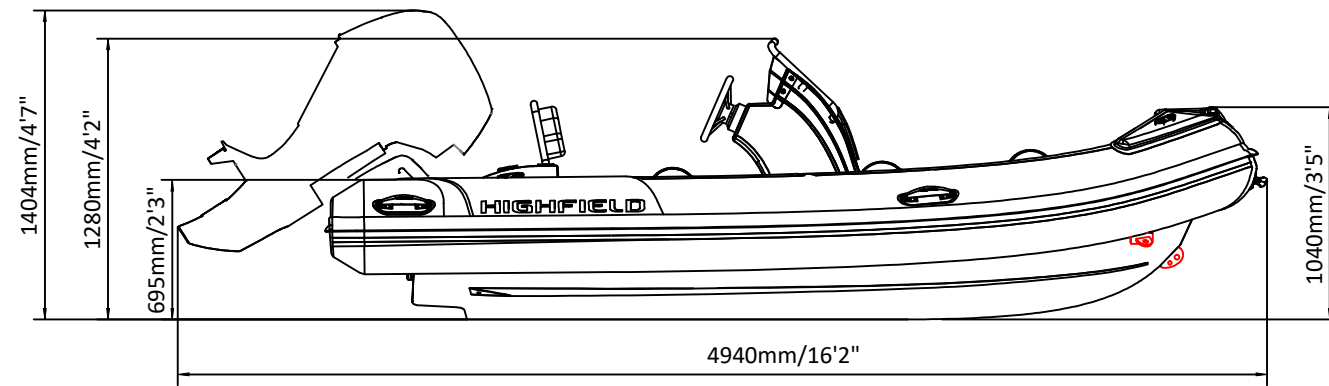

SPORT 420

SPECIFICATIONS

SPECIFICATIONS AND MAXIMUM CAPACITIES (Subject to change without notice. Tolerances: dimensions ±2.5%, weights ±5%)

MODEL	ISO 6185 PART	ISO 6185	Occupants		#	Weight		Shaft	Outboard Engine		Sundeck		Tow post		Rollbar		Fuel Tank Capacity		Wet Weight (Approximate) 30HP (22.38KW) +Fuel		AIR CHAMBERS	Pressure					
			KG	LB		KG	LB		KG	LB	KG	LB	KG	LB	KG	LB	L	GAL	KG	LB		PSI	BAR				
SPORT 420	3	C	791	1744	8	600	1323	L	52.22	70	188.5	416	309	681	9	19.8	6.5	14.3	17.5	38.6	55	14.5	539	1188	4	3.63	0.25

Boat weight includes: console