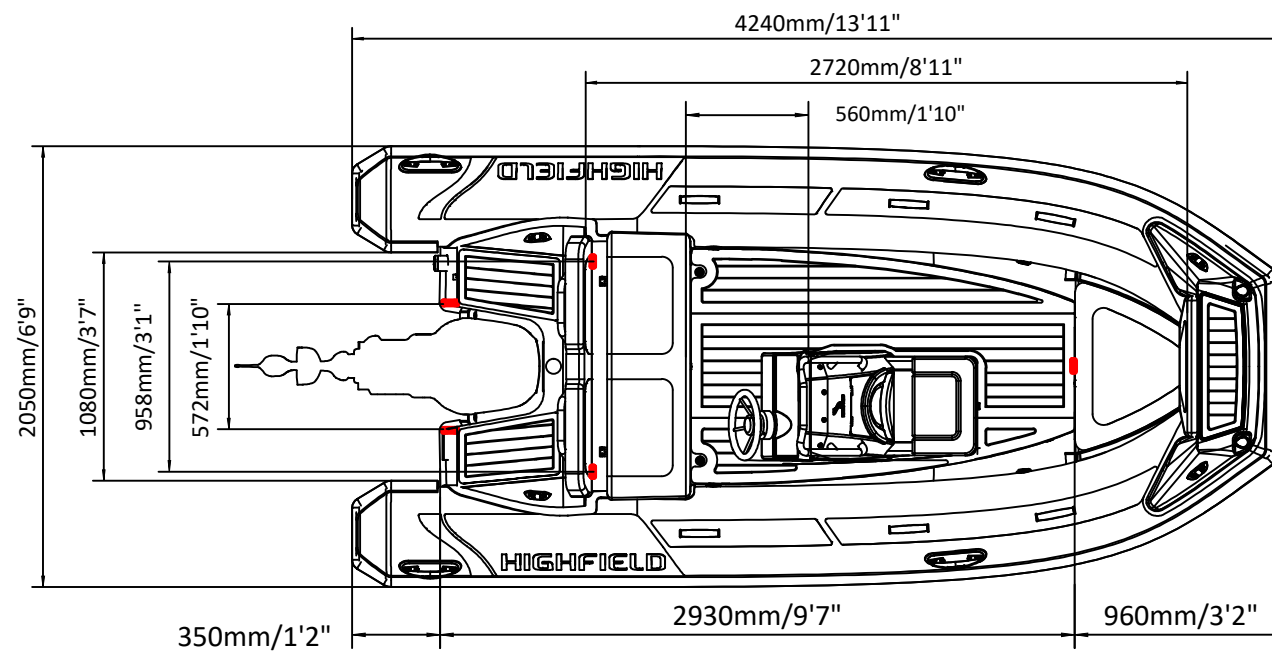

SPORT 420

SPECIFICATIONS

SPECIFICATIONS AND MAXIMUM CAPACITIES (Subject to change without notice. Tolerances: dimensions ±2.5%, weights ±5%)

MODEL	ISO 6185 PART	ISO 6185	Occupants		#	Weight		Shaft	Outboard Engine		Sundeck		Tow post		Rollbar		Fuel Tank Capacity		Wet Weight (Approximate) 30HP (22.38KW) +Fuel		AIR CHAMBERS	Pressure					
			KG	LB		KG	LB		KG	LB	KG	LB	KG	LB	KG	LB	L	GAL	KG	LB		PSI	BAR				
SPORT 420	3	C	791	1744	8	600	1323	L	52.22	70	188.5	416	309	681	9	19.8	6.5	14.3	17.5	38.6	55	14.5	539	1188	4	3.63	0.25

Boat weight includes: console