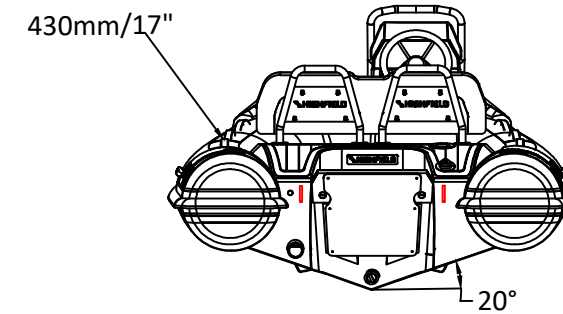

SPORT 360

SPECIFICATIONS

SPECIFICATIONS AND MAXIMUM CAPACITIES (Subject to change without notice. Tolerances: dimensions ±2.5%, weights ±5%)

MODEL	ISO 6185 PART	ISO 6185			#			Shaft	Outboard Engine				Sundeck		Tow post		/		Fuel Tank Capacity		Wet Weight (Approximate) 30HP (22.38KW) +Fuel		AIR CHAMBERS				
			KG	LB		KG	LB		KG	LB	KG	LB	KG	LB	KG	LB	L	GAL	KG	LB	PSI	BAR					
			Max power	Max weight		KW	HP		KG	LB	KG	LB	KG	LB	KG	LB	/	/	L	GAL	KG	LB		PSI	BAR		
SPORT 360	3	C	634	1398	6	450	992	L	29.84	40	124.1	274	215	473	6	13.2	6.5	14.3	/	/	30	8	362	798	3	3.63	0.25

Boat weight includes: console