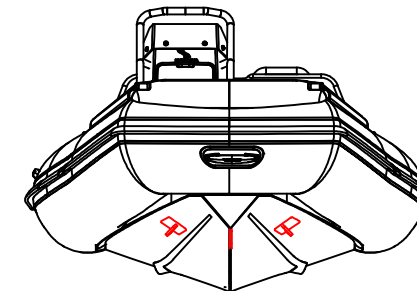

SPORT 360

SPECIFICATIONS

SPECIFICATIONS AND MAXIMUM CAPACITIES (Subject to change without notice. Tolerances: dimensions ±2.5%, weights ±5%)

MODEL	ISO 6185 PART	ISO 6185			#			Shaft	Outboard Engine				Sundeck		Tow post		/		Fuel Tank Capacity		Wet Weight (Approximate) 30HP (22.38KW) +Fuel		AIR CHAMBERS				
			KG	LB		KG	LB		KG	LB	KG	LB	KG	LB	KG	LB	L	GAL	KG	LB	PSI	BAR					
			Max power	Max weight		KW	HP		KG	LB	KG	LB	KG	LB	KG	LB	/	/	L	GAL	KG	LB		PSI	BAR		
SPORT 360	3	C	634	1398	6	450	992	L	29.84	40	124.1	274	215	473	6	13.2	6.5	14.3	/	/	30	8	362	798	3	3.63	0.25

Boat weight includes: console