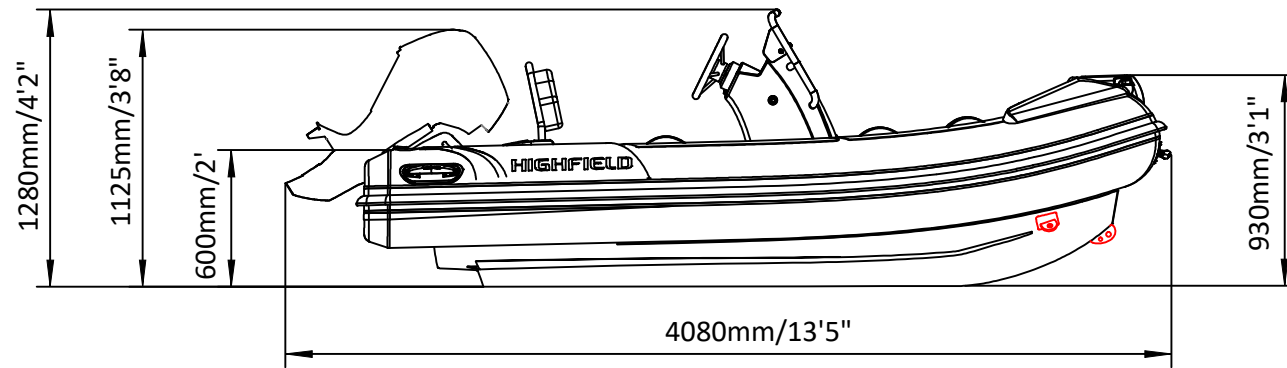

SPORT 360

SPECIFICATIONS

SPECIFICATIONS AND MAXIMUM CAPACITIES (Subject to change without notice. Tolerances: dimensions ±2.5%, weights ±5%)

MODEL	ISO 6185 PART	ISO 6185			#			Shaft	Outboard Engine				Sundeck		Tow post		/		Fuel Tank Capacity		Wet Weight (Approximate) 30HP (22.38KW) +Fuel		AIR CHAMBERS				
			KG	LB		KG	LB		KG	LB	KG	LB	KG	LB	KG	LB	L	GAL	KG	LB	PSI	BAR					
			Max power	Max weight		KW	HP		KG	LB	KG	LB	KG	LB	KG	LB	/	/	L	GAL	KG	LB		PSI	BAR		
SPORT 360	3	C	634	1398	6	450	992	L	29.84	40	124.1	274	215	473	6	13.2	6.5	14.3	/	/	30	8	362	798	3	3.63	0.25

Boat weight includes: console