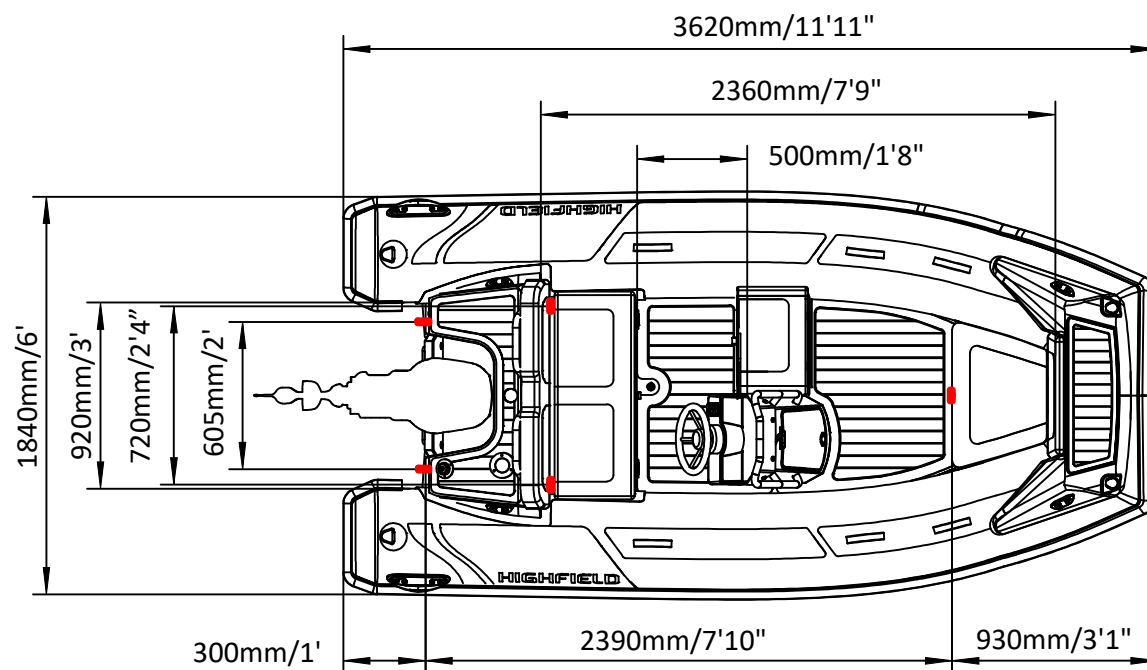

SPORT 360

SPECIFICATIONS

SPECIFICATIONS AND MAXIMUM CAPACITIES (Subject to change without notice. Tolerances: dimensions ±2.5%, weights ±5%)

MODEL	ISO 6185 PART	ISO 6185			#			Shaft	Outboard Engine				Sundeck		Tow post		/		Fuel Tank Capacity		Wet Weight (Approximate) 30HP (22.38KW) +Fuel		AIR CHAMBERS				
			KG	LB		KG	LB		KG	LB	KG	LB	KG	LB	KG	LB	L	GAL	KG	LB	PSI	BAR					
			Max power	Max weight		KW	HP		KG	LB	KG	LB	KG	LB	KG	LB	/	/	L	GAL	KG	LB		PSI	BAR		
SPORT 360	3	C	634	1398	6	450	992	L	29.84	40	124.1	274	215	473	6	13.2	6.5	14.3	/	/	30	8	362	798	3	3.63	0.25

Boat weight includes: console