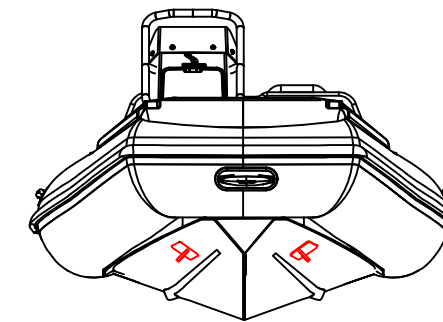

# SPECIFICATIONS

SPECIFICATIONS AND MAXIMUM CAPACITIES (Subject to change without notice. Tolerances: dimensions ±2.5%, weights ±5%)

MODEL	ISO 6185 PART	ISO 6185					Outboard Engine				Sundeck		Tow post		/		Fuel Tank Capacity		Wet Weight (Approximate) 30HP (22.38KW) +Fuel		AIR CHAMBERS						
			KG	LB	#	KG	LB	Shaft	Max power		Max weight		KG	LB	KG	LB	KG	LB	L	GAL		KG	LB	PSI	BAR		
										KW	HP	KG	LB														
SPORT 300	3	C	464	1023	4	300	661	L	22.38	30	124.1	274	175	385	/	/	/	/	/	/	/	/	322	710	3	3.63	0.25

Boat weight includes: console