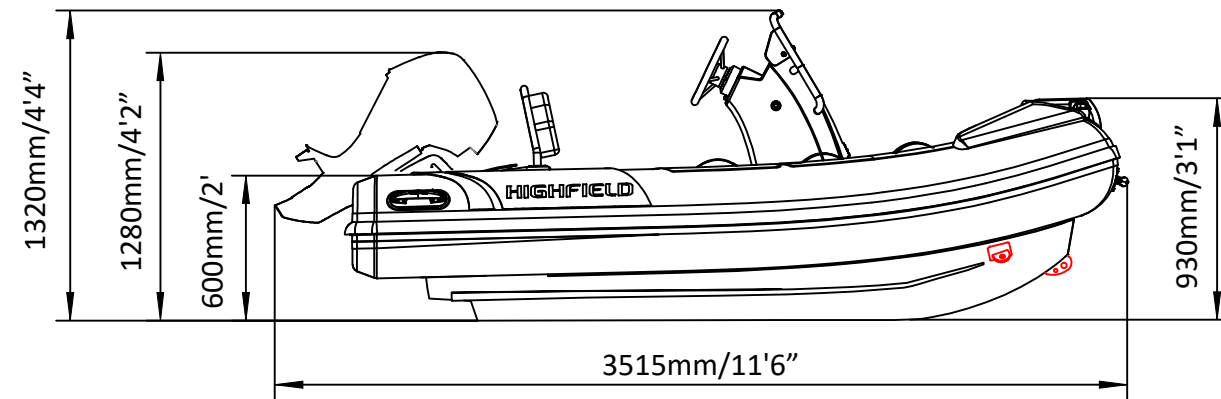

# SPECIFICATIONS

SPECIFICATIONS AND MAXIMUM CAPACITIES (Subject to change without notice. Tolerances: dimensions ±2.5%, weights ±5%)

MODEL	ISO 6185 PART	ISO 6185					Outboard Engine				Sundeck		Tow post		/		Fuel Tank Capacity		Wet Weight (Approximate) 30HP (22.38KW) +Fuel		AIR CHAMBERS						
			KG	LB	#	KG	LB	Shaft	Max power		Max weight		KG	LB	KG	LB	KG	LB	L	GAL		KG	LB	PSI	BAR		
										KW	HP	KG	LB														
SPORT 300	3	C	464	1023	4	300	661	L	22.38	30	124.1	274	175	385	/	/	/	/	/	/	/	/	322	710	3	3.63	0.25

Boat weight includes: console