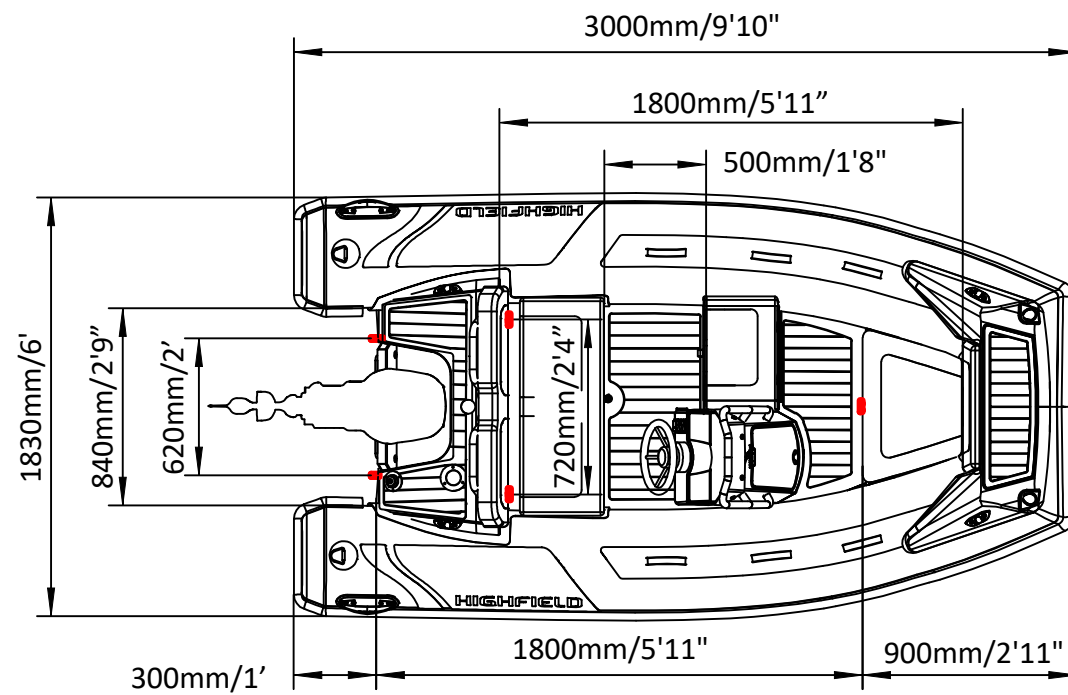

# SPORT 300

# SPECIFICATIONS

SPECIFICATIONS AND MAXIMUM CAPACITIES (Subject to change without notice. Tolerances: dimensions ±2.5%, weights ±5%)

MODEL	ISO 6185 PART	ISO 6185					Outboard Engine				Sundeck		Tow post		/		Fuel Tank Capacity		Wet Weight (Approximate) 30HP (22.38KW) +Fuel		AIR CHAMBERS						
			KG	LB	#	KG	LB	Shaft	Max power		Max weight		KG	LB	KG	LB	KG	LB	L	GAL		KG	LB	PSI	BAR		
										KW	HP	KG	LB														
SPORT 300	3	C	464	1023	4	300	661	L	22.38	30	124.1	274	175	385	/	/	/	/	/	/	/	/	322	710	3	3.63	0.25

Boat weight includes: console