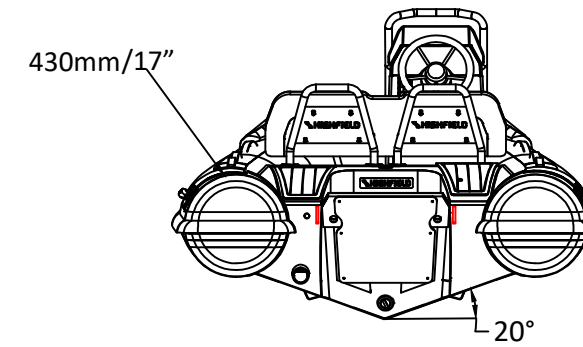

# SPECIFICATIONS

SPECIFICATIONS AND MAXIMUM CAPACITIES (Subject to change without notice. Tolerances: dimensions ±2.5%, weights ±5%)

MODEL	ISO 6185 PART	ISO 6185					Outboard Engine				Sundeck		Tow post		/		Fuel Tank Capacity		Wet Weight (Approximate) 30HP (22.38KW) +Fuel		AIR CHAMBERS						
			KG	LB	#	KG	LB	Shaft	Max power		Max weight		KG	LB	KG	LB	KG	LB	L	GAL		KG	LB	PSI	BAR		
										KW	HP	KG	LB														
SPORT 300	3	C	464	1023	4	300	661	L	22.38	30	124.1	274	175	385	/	/	/	/	/	/	/	/	322	710	3	3.63	0.25

Boat weight includes: console