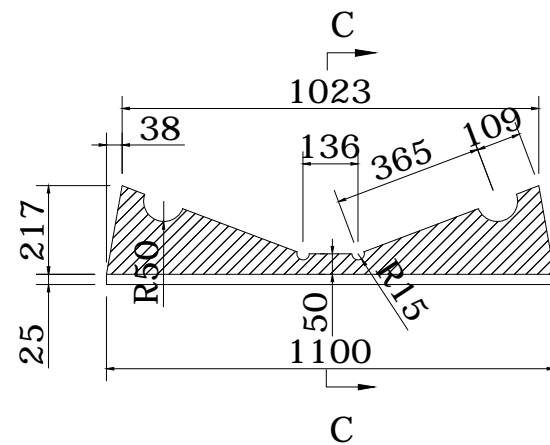

LONGITUDINAL PROFILE

TRANSVERSAL SECTION "A"

TRANSVERSAL SECTION "B"

TRANSVERSAL SECTION "C"

	CL 460 CHOCK		DWN: SJW
			APPROVED: LXL
info@highfieldboats.com	DWG:	SCALE:	DATE: 2020.08.27

(C) Copyright reserved. No unauthorized use allowed.
All intellect - ideas - concepts remain the property of Highfield Boats