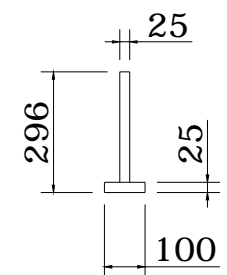

LONGITUDINAL PROFILE

TRANSVERSAL SECTION "A"

TRANSVERSAL SECTION "B"

TRANSVERSAL SECTION "C"

	CL 460 CHOCK		DWN: SJW
			APPROVED: LXL
info@highfieldboats.com	DWG:	SCALE:	DATE: 2020.08.27

(C) Copyright reserved. No unauthorized use allowed.
All intellect - ideas - concepts remain the property of Highfield Boats