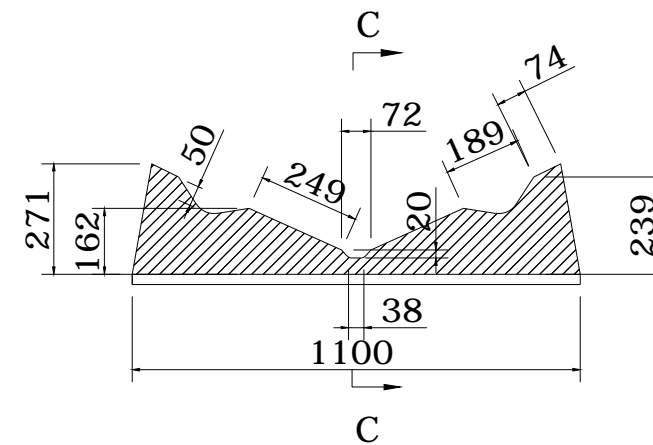

LONGITUDINAL PROFILE

TRANSVERSAL SECTION "A"

TRANSVERSAL SECTION "B"

TRANSVERSAL SECTION "C"

	CL 460 CHOCK		DWN: SJW
			APPROVED: LXL
info@highfieldboats.com	DWG:	SCALE:	DATE: 2020.08.27

(C) Copyright reserved. No unauthorized use allowed.
All intellect - ideas - concepts remain the property of Highfield Boats